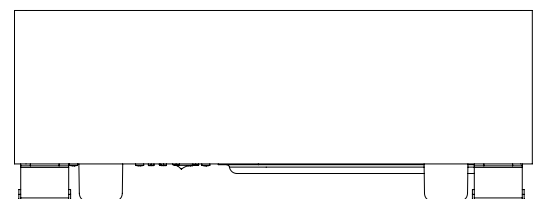

TECHNICAL SPECIFICATIONS

Colors	White / Black / Grey
Specifications	Wireless Smart Subwoofer 200 Watt high efficiency digital Class-D power amplification 10 Inch (250 mm) long stroke driver with extended linear excursion. Closed box design for optimum performance and extended low-frequency performance.
Frequency	Audio frequency range 20-200Hz Cutoff variable low pass digital filters: 60, 80, 100, 120, 160 and 200Hz
Amplification	~200W class D amplifier Max SPL 100dB
Wireless Features	Audio-BroadCasting-Digital - Technology RF-Band 1,8 -1,9 GHz Range up to 50-100m (Condition dependent)
Controls	Wireless input Volume, Zone 1 & 2 AUX input
Dimensions	Height: 200 mm Width: 360 mm Length: 540 mm
Weight	12 Kg
Power	100 - 240V 50/60Hz
Standby power consumption	1,4 W
SKU	W1 - F - B, W1 - F - G, W1 - F - W