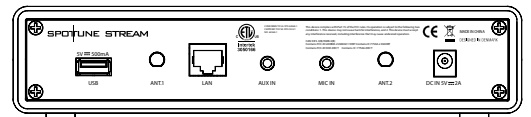

TECHNICAL SPECIFICATIONS

Colors	White / Black / Grey
Specifications	Wireless Smart Speaker Digital amplification DSP Bass extension Full-tone closed box system Acoustic 3D design Omni (360°) Sound radiation Powerful 4-inch extended range-driver Plug n' Play
Frequency	Audio frequency range 50-15000Hz
Amplification	~50W digital class D amplifier Max SPL 100dB
Wireless Features	Audio-BroadCasting-Digital - Technology RF-Band 1,8 -1,9 GHz Range up to 50-100m (Condition dependent)
Dimensions	Diameter: 115 mm Height: 200 mm
Weight	1,5 Kg
Power	100 - 240V 50/60Hz
Standby power consumption	1,74W (Limitation 2W)
SKU	O1-T-W / O1-T-B / O1-T-G

TECHNICAL SPECIFICATIONS

Colors	Black
Specifications	Output to 1 or 2 music Zones
Wireless Features	Audio-BroadCasting-Digital - Technology RF band 1,8 - 1,9 GHz Range up to 50-100m (Condition dependent) Optional daisy chain Spottune Stream
Input	Ethernet Ports for multiple streaming services Spottune Enterprise Cloud controlled input Mini jack, AUX IN - (Stereo line input) Mini jack, MIC IN - (Prioritized external MIC / PA stereo line input) USB 2.0 type A
Supported formats	zip, .ogg, .mp3, .flac, .mp4, .m4a, .wma, .wav, .ra, .rm, .m4b, .aif, .aiff, .aifc, .dsf Spottune Enterprise Cloud music streaming* *USB buffer for a secure music streaming Spotify connect
Power (Adapter)	100 - 220V 50/60Hz, 5V DC 2A
Dimensions	Height: 45 mm Width: 215 mm Length: 168 mm
Weight	0,6 kg
SKU	S1-F-B