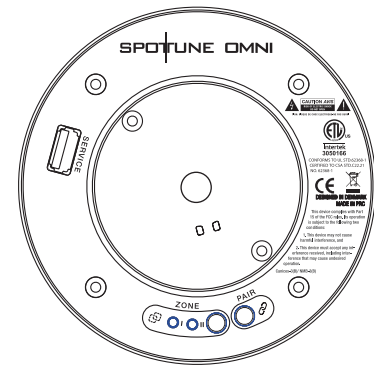

SPOTTUNE OMNI

WIRELESS OMNIDIRECTIONAL SPEAKER

The Spottune Omni speaker is acoustically designed to radiate sound in all directions whereas a traditional loudspeaker is optimized toward a frontal listening position "Sweet spot listening". The 360° sound radiation is advantageous in environments where the aim is to evenly distribute the sound to give the same listening experience across the room.

TECHNICAL SPECIFICATIONS

Colors	White / Black / Grey
Specifications	Wireless Smart Speaker Digital amplification DSP Bass extension Full-tone closed box system Acoustic 3D design Omni (360°) Sound radiation Powerful 4-inch extended range-driver Plug n' Play
Frequency	Audio frequency range 50-15000Hz
Amplification	~50W digital class D amplifier Max SPL 100dB
Wireless Features	Audio-BroadCasting-Digital - Technology RF-Band 1,8 -1,9 GHz Range up to 50-100m (Condition dependent)
Dimensions	Diameter: 115 mm Height: 200 mm
Weight	1,5 Kg
Power	100 - 240V 50/60Hz
Standby power consumption	1,74W (Limitation 2W)
SKU	O1-T-W / O1-T-B / O1-T-G

TECHNICAL SPECIFICATIONS

Colors	White / Black / Grey
Specifications	Wireless Smart Speaker, Digital amplification DSP Bass extension Full-tone closed box system Acoustic 3D design Omni (360°) Sound radiation Powerful 4-inch extended range-driver Plug n' Play
Frequency	Audio frequency range 50-15000Hz
Amplification	~50W digital class D amplifier Max SPL 100dB
Wireless Features	Audio-BroadCasting-Digital - Technology RF-Band 1,8 -1,9 GHz Range up to 50-100m (Condition dependent)
Dimensions	Diameter: 115 mm Height: 200 mm Cord lenght : 5 m
Weight	1,5 Kg
Power	100 - 240V 50/60Hz
Standby power consumption	1,74W (Limitation 2W)
SKU	O1-C-W / O1-C-B / O1-C-G