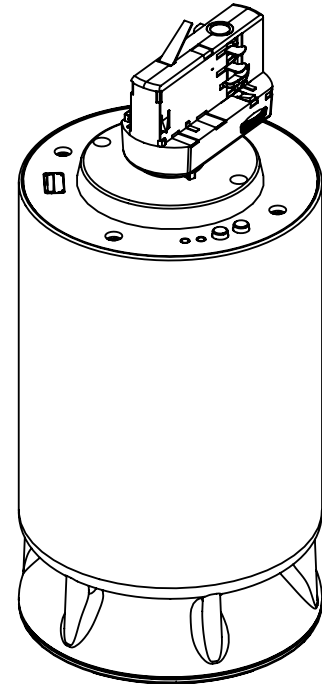

TECHNICAL SPECIFICATIONS

Colors	White / Black / Grey
Specifications	Wireless Smart Speaker Digital amplification DSP Bass extension Full-tone closed box system Acoustic 3D design Omni (360°) Sound radiation Powerful 4-inch extended range-driver Plug n' Play
Frequency	Audio frequency range 50-15000Hz
Amplification	~50W digital class D amplifier Max SPL 100dB
Wireless Features	Audio-BroadCasting-Digital - Technology RF-Band 1,8 -1,9 GHz Range up to 50-100m (Condition dependent)
Dimensions	Diameter: 115 mm Height: 200 mm
Weight	1,5 Kg
Power	100 - 240V 50/60Hz
Standby power consumption	1,74W (Limitation 2W)
SKU	O1-T-W / O1-T-B / O1-T-G