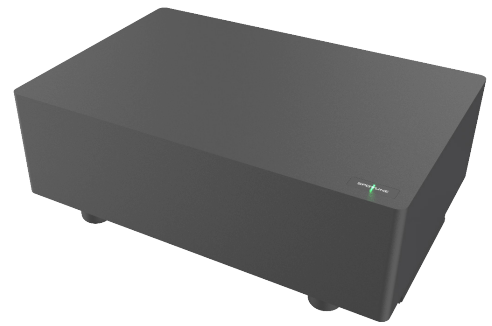

SPOTTUNE OMNI

WIRELESS OMNIDIRECTIONAL SPEAKER

The Spottune Omni speaker is acoustically designed to radiate sound in all directions whereas a traditional loudspeaker is optimized toward a frontal listening position "Sweet spot listening". The 360° sound radiation is advantageous in environments where the aim is to evenly distribute the sound to give the same listening experience across the room.

ON LIGHT

clairage Onlight

160 - 2150 Pierre-Louis Le Tourneux
Beloeil • Québec • J3G 0R5 • Canada
1 844 864 1212 • info@onlight.ca
www.onlight.ca

SPOTTUNE OMNI

WIRELESS OMNIDIRECTIONAL SPEAKER

The Spottune Omni speaker is acoustically designed to radiate sound in all directions whereas a traditional loudspeaker is optimized toward a frontal listening position "Sweet spot listening". The 360° sound radiation is advantageous in environments where the aim is to evenly distribute the sound to give the same listening experience across the room.

ON LIGHT

clairage Onlight

160 - 2150 Pierre-Louis Le Tourneux
Beloeil • Québec • J3G 0R5 • Canada
1 844 864 1212 • info@onlight.ca
www.onlight.ca

SPOTTUNE SUB

WIRELESS SUBWOOFER

Spottune SUB is a wireless subwoofer, designed to be set up in minutes and used in combination Spottune Omni speakers, and addition to your spottune system. The Subwoofer can be placed on the floor, wall or ceiling mounted, and is wirelessly connected to Spottune stream.