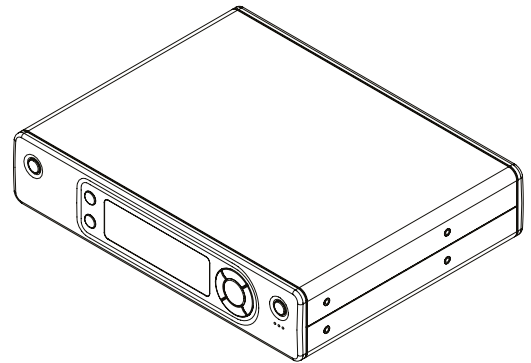

TECHNICAL SPECIFICATIONS

Colors	White / Black / Grey
Specifications	Wireless Smart Speaker Digital amplification DSP Bass extension Full-tone closed box system Acoustic 3D design Omni (360°) Sound radiation Powerful 4-inch extended range-driver Plug n' Play
Frequency	Audio frequency range 50-15000Hz
Amplification	~50W digital class D amplifier Max SPL 100dB
Wireless Features	Audio-BroadCasting-Digital - Technology RF-Band 1,8 -1,9 GHz Range up to 50-100m (Condition dependent)
Dimensions	Diameter: 115 mm Height: 200 mm
Weight	1,5 Kg
Power	100 - 240V 50/60Hz
Standby power consumption	1,74W (Limitation 2W)
SKU	O1-T-W / O1-T-B / O1-T-G

ON LIGHT

clairage Onlight

160 - 2150 Pierre-Louis Le Tourneux
Beloeil • Québec • J3G 0R5 • Canada
1 844 864 1212 • info@onlight.ca

www.onlight.ca

SPOTTUNE STREAM

WIRELESS MUSIC STREAMING TRANSMITTER

Spottune STREAM, is the central transmitter in the Spottune system and streams audio from a large variety of inputs, and transmit and broadcast the audio to all the speakers.

TECHNICAL SPECIFICATIONS

Colors	Black
Specifications	Output to 1 or 2 music Zones
Wireless Features	Audio-BroadCasting-Digital - Technology RF band 1,8 - 1,9 GHz Range up to 50-100m (Condition dependent) Optional daisy chain Spottune Stream
Input	Ethernet Ports for multiple streaming services Spottune Enterprise Cloud controlled input Mini jack, AUX IN - (Stereo line input) Mini jack, MIC IN - (Prioritized external MIC / PA stereo line input) USB 2.0 type A
Supported formats	zip, .ogg, .mp3, .flac, .mp4, .m4a, .wma, .wav, .ra, .rm, .m4b, .aif, .aiff, .aifc, .dsf Spottune Enterprise Cloud music streaming* *USB buffer for a secure music streaming Spotify connect
Power (Adapter)	100 - 220V 50/60Hz, 5V DC 2A
Dimensions	Height: 45 mm Width: 215 mm Length: 168 mm
Weight	0,6 kg
SKU	S1-F-B