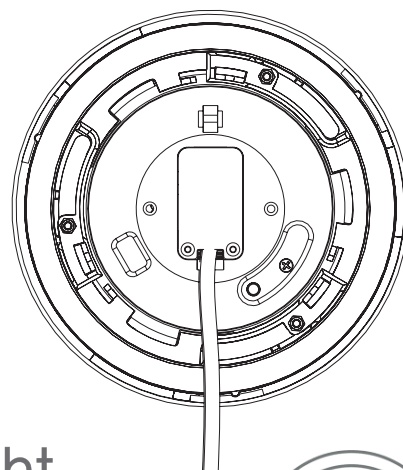

ON LIGHT

clairage Onlight

160 - 2150 Pierre-Louis Le Tourneux
Beloeil • Québec • J3G 0R5 • Canada
1 844 864 1212 • info@onlight.ca
www.onlight.ca

SPOTTUNE OMNI

WIRELESS OMNIDIRECTIONAL SPEAKER

The Spottune Omni speaker is acoustically designed to radiate sound in all directions whereas a traditional loudspeaker is optimized toward a frontal listening position "Sweet spot listening". The 360° sound radiation is advantageous in environments where the aim is to evenly distribute the sound to give the same listening experience across the room.

TECHNICAL SPECIFICATIONS

Colors	White / Black / Grey
Specifications	Wireless Smart Speaker, Digital amplification DSP Bass extension Full-tone closed box system Acoustic 3D design Omni (360°) Sound radiation Powerful 4-inch extended range-driver Plug n' Play
Frequency	Audio frequency range 50-15000Hz
Amplification	~50W digital class D amplifier Max SPL 100dB
Wireless Features	Audio-BroadCasting-Digital - Technology RF-Band 1,8 -1,9 GHz Range up to 50-100m (Condition dependent)
Dimensions	Diameter: 115 mm Height: 200 mm Ceiling Cutout: 155 - 160 mm Ceiling Clearance height : MID: 100 mm LOW: 45 mm
Weight	1,5 Kg
Power	100 - 240V 50/60Hz
Standby power consumption	1,74W (Limitation 2W)
SKU	R1-K-W / R1-K-B