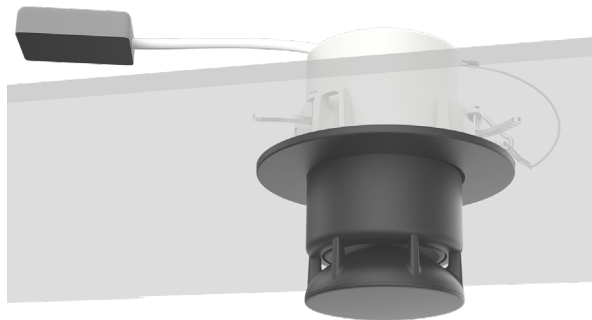

SPOTTUNE OMNI

WIRELESS OMNIDIRECTIONAL SPEAKER

The Spottune Omni speaker is acoustically designed to radiate sound in all directions whereas a traditional loudspeaker is optimized toward a frontal listening position "Sweet spot listening". The 360° sound radiation is advantageous in environments where the aim is to evenly distribute the sound to give the same listening experience across the room.

ON LIGHT

clairage Onlight

160 - 2150 Pierre-Louis Le Tourneux
Beloeil • Québec • J3G 0R5 • Canada
1 844 864 1212 • info@onlight.ca
www.onlight.ca

SPOTTUNE OMNI

WIRELESS OMNIDIRECTIONAL SPEAKER

The Spottune Omni speaker is acoustically designed to radiate sound in all directions whereas a traditional loudspeaker is optimized toward a frontal listening position "Sweet spot listening". The 360° sound radiation is advantageous in environments where the aim is to evenly distribute the sound to give the same listening experience across the room.

TECHNICAL SPECIFICATIONS

Colors	White / Black / Grey
Specifications	Wireless Smart Speaker, Digital amplification DSP Bass extension Full-tone closed box system Acoustic 3D design Omni (360°) Sound radiation Powerful 4-inch extended range-driver Plug n' Play
Frequency	Audio frequency range 50-15000Hz
Amplification	~50W digital class D amplifier Max SPL 100dB
Wireless Features	Audio-BroadCasting-Digital - Technology RF-Band 1,8 -1,9 GHz Range up to 50-100m (Condition dependent)
Dimensions	Diameter: 115 mm Height: 200 mm Ceiling Cutout: 155 - 160 mm Ceiling Clearance height : MID: 100 mm LOW: 45 mm
Weight	1,5 Kg
Power	100 - 240V 50/60Hz
Standby power consumption	1,74W (Limitation 2W)
SKU	R1-K-W / R1-K-B