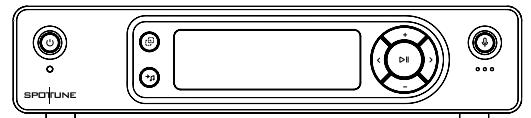

TECHNICAL SPECIFICATIONS

Colors	White / Black / Grey
Specifications	Wireless Smart Speaker Digital amplification DSP Bass extension Full-tone closed box system Acoustic 3D design Omni (360°) Sound radiation Powerful 4-inch extended range-driver Plug n' Play
Frequency	Audio frequency range 50-15000Hz
Amplification	~50W digital class D amplifier Max SPL 100dB
Wireless Features	Audio-BroadCasting-Digital - Technology RF-Band 1,8 -1,9 GHz Range up to 50-100m (Condition dependent)
Dimensions	Diameter: 115 mm Height: 200 mm
Weight	1,5 Kg
Power	100 - 240V 50/60Hz
Standby power consumption	1,74W (Limitation 2W)
SKU	O1-T-W / O1-T-B / O1-T-G

TECHNICAL SPECIFICATIONS

Colors	Black
Specifications	Output to 1 or 2 music Zones
Wireless Features	Audio-BroadCasting-Digital - Technology RF band 1,8 - 1,9 GHz Range up to 50-100m (Condition dependent) Optional daisy chain Spottune Stream
Input	Ethernet Ports for multiple streaming services Spottune Enterprise Cloud controlled input Mini jack, AUX IN - (Stereo line input) Mini jack, MIC IN - (Prioritized external MIC / PA stereo line input) USB 2.0 type A
Supported formats	zip, .ogg, .mp3, .flac, .mp4, .m4a, .wma, .wav, .ra, .rm, .m4b, .aif, .aiff, .aifc, .dsf Spottune Enterprise Cloud music streaming* *USB buffer for a secure music streaming Spotify connect
Power (Adapter)	100 - 220V 50/60Hz, 5V DC 2A
Dimensions	Height: 45 mm Width: 215 mm Length: 168 mm
Weight	0,6 kg
SKU	S1-F-B