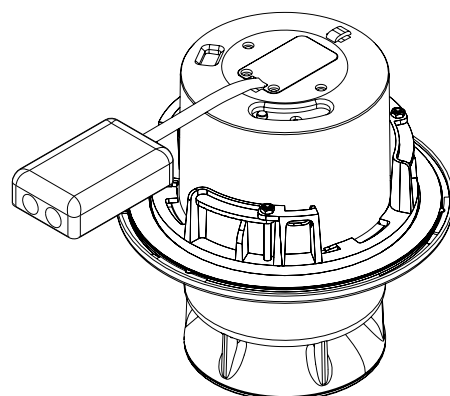

ON LIGHT

clairage Onlight

160 - 2150 Pierre-Louis Le Tourneux
Beloeil • Québec • J3G 0R5 • Canada
1 844 864 1212 • info@onlight.ca
www.onlight.ca

SPOTTUNE OMNI

WIRELESS OMNIDIRECTIONAL SPEAKER

The Spottune Omni speaker is acoustically designed to radiate sound in all directions whereas a traditional loudspeaker is optimized toward a frontal listening position "Sweet spot listening". The 360° sound radiation is advantageous in environments where the aim is to evenly distribute the sound to give the same listening experience across the room.

TECHNICAL SPECIFICATIONS

Colors	White / Black / Grey
Specifications	Wireless Smart Speaker, Digital amplification DSP Bass extension Full-tone closed box system Acoustic 3D design Omni (360°) Sound radiation Powerful 4-inch extended range-driver Plug n' Play
Frequency	Audio frequency range 50-15000Hz
Amplification	~50W digital class D amplifier Max SPL 100dB
Wireless Features	Audio-BroadCasting-Digital - Technology RF-Band 1,8 -1,9 GHz Range up to 50-100m (Condition dependent)
Dimensions	Diameter: 115 mm Height: 200 mm Ceiling Cutout: 155 - 160 mm Ceiling Clearance height : MID: 100 mm LOW: 45 mm
Weight	1,5 Kg
Power	100 - 240V 50/60Hz
Standby power consumption	1,74W (Limitation 2W)
SKU	R1-K-W / R1-K-B