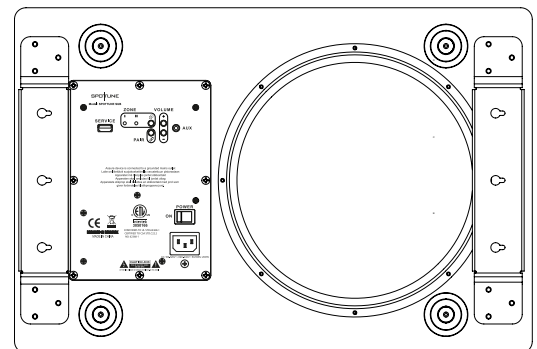

TECHNICAL SPECIFICATIONS

Colors	White / Black / Grey
Specifications	Wireless Smart Speaker, Digital amplification DSP Bass extension Full-tone closed box system Acoustic 3D design Omni (360°) Sound radiation Powerful 4-inch extended range-driver Plug n' Play
Frequency	Audio frequency range 50-15000Hz
Amplification	~50W digital class D amplifier Max SPL 100dB
Wireless Features	Audio-BroadCasting-Digital - Technology RF-Band 1,8 -1,9 GHz Range up to 50-100m (Condition dependent)
Dimensions	Diameter: 115 mm Height: 200 mm Ceiling Cutout: 155 - 160 mm Ceiling Clearance height : MID: 100 mm LOW: 45 mm
Weight	1,5 Kg
Power	100 - 240V 50/60Hz
Standby power consumption	1,74W (Limitation 2W)
SKU	R1-K-W / R1-K-B

ON LIGHT

clairage Onlight

160 - 2150 Pierre-Louis Le Tourneux
Beloeil • Québec • J3G 0R5 • Canada
1 844 864 1212 • info@onlight.ca
www.onlight.ca

SPOTTUNE SUB

WIRELESS SUBWOOFER

Spottune SUB is a wireless subwoofer, designed to be set up in minutes and used in combination Spottune Omni speakers, and addition to your spottune system. The Subwoofer can be placed on the floor, wall or ceiling mounted, and is wirelessly connected to Spottune stream.

TECHNICAL SPECIFICATIONS

Colors	White / Black / Grey
Specifications	Wireless Smart Subwoofer 200 Watt high efficiency digital Class-D power amplification 10 Inch (250 mm) long stroke driver with extended linear excursion. Closed box design for optimum performance and extended low-frequency performance.
Frequency	Audio frequency range 20-200Hz Cutoff variable low pass digital filters: 60, 80, 100, 120, 160 and 200Hz
Amplification	~200W class D amplifier Max SPL 100dB
Wireless Features	Audio-BroadCasting-Digital - Technology RF-Band 1,8 -1,9 GHz Range up to 50-100m (Condition dependent)
Controls	Wireless input Volume, Zone 1 & 2 AUX input
Dimensions	Height: 200 mm Width: 360 mm Length: 540 mm
Weight	12 Kg
Power	100 - 240V 50/60Hz
Standby power consumption	1,4 W
SKU	W1 - F - B, W1 - F - G, W1 - F - W