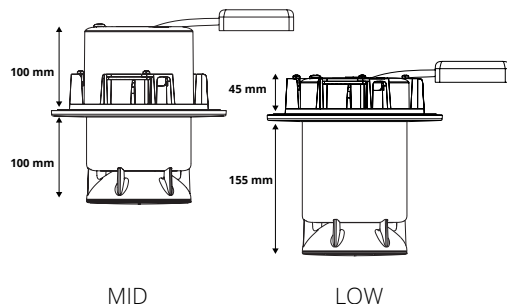

TECHNICAL SPECIFICATIONS

Colors	Black
Specifications	Output to 1 or 2 music Zones
Wireless Features	Audio-BroadCasting-Digital - Technology RF band 1,8 - 1,9 GHz Range up to 50-100m (Condition dependent) Optional daisy chain Spottune Stream
Input	Ethernet Ports for multiple streaming services Spottune Enterprise Cloud controlled input Mini jack, AUX IN - (Stereo line input) Mini jack, MIC IN - (Prioritized external MIC / PA stereo line input) USB 2.0 type A
Supported formats	zip, .ogg, .mp3, .flac, .mp4, .m4a, .wma, .wav, .ra, .rm, .m4b, .aif, .aiff, .aifc, .dsf Spottune Enterprise Cloud music streaming* *USB buffer for a secure music streaming Spotify connect
Power (Adapter)	100 - 220V 50/60Hz, 5V DC 2A
Dimensions	Height: 45 mm Width: 215 mm Length: 168 mm
Weight	0,6 kg
SKU	S1-F-B

TECHNICAL SPECIFICATIONS

Colors	White / Black / Grey
Specifications	Wireless Smart Speaker, Digital amplification DSP Bass extension Full-tone closed box system Acoustic 3D design Omni (360°) Sound radiation Powerful 4-inch extended range-driver Plug n' Play
Frequency	Audio frequency range 50-15000Hz
Amplification	~50W digital class D amplifier Max SPL 100dB
Wireless Features	Audio-BroadCasting-Digital - Technology RF-Band 1,8 -1,9 GHz Range up to 50-100m (Condition dependent)
Dimensions	Diameter: 115 mm Height: 200 mm Ceiling Cutout: 155 - 160 mm Ceiling Clearance height : MID: 100 mm LOW: 45 mm
Weight	1,5 Kg
Power	100 - 240V 50/60Hz
Standby power consumption	1,74W (Limitation 2W)
SKU	R1-K-W / R1-K-B