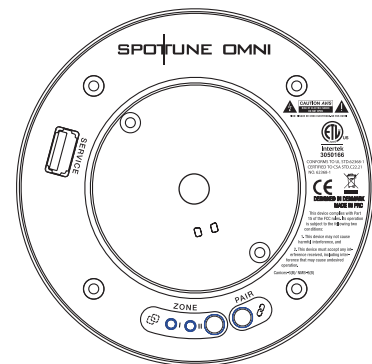

ON LIGHT

clairage Onlight

160 - 2150 Pierre-Louis Le Tourneux
Beloeil • Québec • J3G 0R5 • Canada
1 844 864 1212 • info@onlight.ca
www.onlight.ca

SPOTTUNE OMNI

WIRELESS OMNIDIRECTIONAL SPEAKER

The Spottune Omni speaker is acoustically designed to radiate sound in all directions whereas a traditional loudspeaker is optimized toward a frontal listening position "Sweet spot listening". The 360° sound radiation is advantageous in environments where the aim is to evenly distribute the sound to give the same listening experience across the room.

TECHNICAL SPECIFICATIONS

Colors	White / Black / Grey
Specifications	Wireless Smart Speaker, Digital amplification DSP Bass extension Full-tone closed box system Acoustic 3D design Omni (360°) Sound radiation Powerful 4-inch extended range-driver Plug n' Play
Frequency	Audio frequency range 50-15000Hz
Amplification	~50W digital class D amplifier Max SPL 100dB
Wireless Features	Audio-BroadCasting-Digital - Technology RF-Band 1,8 -1,9 GHz Range up to 50-100m (Condition dependent)
Dimensions	Diameter: 115 mm Height: 200 mm Cord lenght : 5 m
Weight	1,5 Kg
Power	100 - 240V 50/60Hz
Standby power consumption	1,74W (Limitation 2W)
SKU	O1-C-W / O1-C-B / O1-C-G