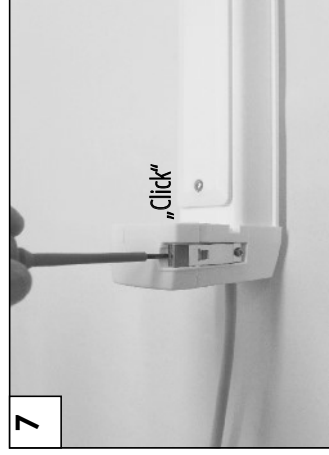

APOLLO

LED / SINGLE LAMP

CEILING, PENDANT HORIZONTAL WALL MOUNTING

INSTALLATION INSTRUCTION

PRACHT®

This luminaire is useable in an environment that is expected to deposit conductive dust.

Do not cover this luminaire with insulating material.