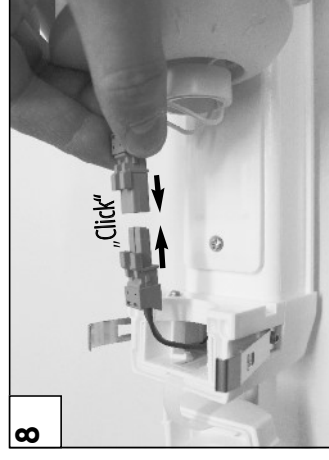

APOLLO

LED / SINGLE LAMP

CEILING, PENDANT HORIZONTAL WALL MOUNTING

INSTALLATION INSTRUCTION

PRACHT®

This luminaire is useable in an environment that is expected to deposit conductive dust.

Do not cover this luminaire with insulating material.