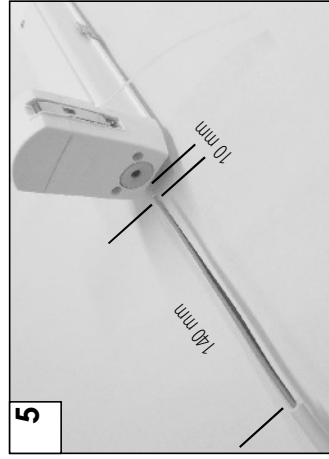

APOLLO

LED / SINGLE LAMP

CEILING, PENDANT HORIZONTAL WALL MOUNTING

INSTALLATION INSTRUCTION

PRACHT®

This luminaire is useable in an environment that is expected to deposit conductive dust.

Do not cover this luminaire with insulating material.