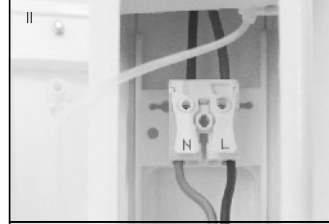

APOLLO

LED / SINGLE LAMP

CEILING, PENDANT HORIZONTAL WALL MOUNTING

INSTALLATION INSTRUCTION

PRACHT®

This luminaire is useable in an environment that is expected to deposit conductive dust.

Do not cover this luminaire with insulating material.