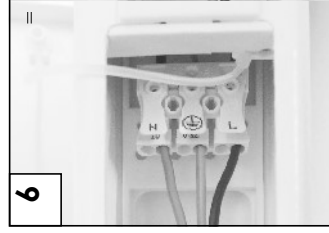

APOLLO

LED / SINGLE LAMP

CEILING, PENDANT HORIZONTAL WALL MOUNTING

INSTALLATION INSTRUCTION

PRACHT®

This luminaire is useable in an environment that is expected to deposit conductive dust.

Do not cover this luminaire with insulating material.