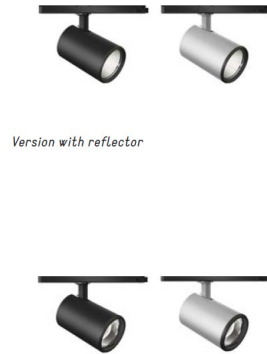

Z SWAP Tool-less interchangeable reflector assembly system
SHIP2FAST Fast delivery program

ansorg

ON LIGHT

Iqona IMT 3" LED TRACK LIGHT

IMT	DELIVERED LUMENS	LED COLOR	CRI	BEAM SPREAD	VOLTAGE	HOUSING COLOR	MOUNTING
Iqona IMT	5 500 LM (5W) 10 1000 LM (10W) 15 1500 LM (15W) 20 2000 LM (20W) *Custom lumen output on request.	27 2700 K 30 3000 K 35 3500 K 40 4000 K 50 5000 K B Bread color M Meat color F Fish color	84 nominal CRI at 3500k 90 90 CRI min. value 97 (2700k 3000K 5600K) A A Class* (3000K, 3500K, 4000K)	SP 17° (reflector) SSP 20° (reflector) MFL 22° (reflector) FL 37° (reflector) WFL 54° (reflector) VWFL 66° (reflector) SPL 13° (lens) FLL 27° (lens)	1 120V	WH RAL 9016 white BK RAL 9005 black SL RAL 9006 silver • Custom color	3C 3 circuits GLOBAL® or on Stucchi® track system.

DIMENSIONS

*dimensions are in mm

Weight trim: 1.5 lb (0.8 kg) **Diameter:** 3-11/32" (85mm)
Max height: 7" (180mm)

ON LIGHT CHEAT SHEET :

- Nominal Efficacy : up to 131 lm/W
- 3-Step MacAdam ellipse color consistency for clean and uniform lighting.
- Lumen maintenance L80/B10 :50 000h ta 25°C
- 5-year warranty on LED light engine, driver and all lighting fixture components.
- Failure rate C0/B10 : 50 000h ta 25°C
- Max settable driver output : 120W (500lm-2000lm). Intrack driver class2.
- Tool-less interchangeable reflector and accessories assembly system.
- Number per circuit breaker 20A : 50
- ETL certified to US and Canadian safety standards.
- Mini. R9 value for 80 CRI CRI is 0. the min. R9 values for 90 LED is 50. the min. R9 value for 97 CRI LED is 93. For Décor series LED, Typical R9 value is 98 to enhance RED's and an R15 value of 97
- Luminaires are assembled in Canada, Beloeil.

Z SWAP Tool-less interchangeable reflector assembly system
SHIP2FAST Fast delivery program

ansorg

ON LIGHT

Iqona IMT 3" LED TRACK LIGHT

Light distribution with reflector

Light distribution with lens, continuously between SP and FL