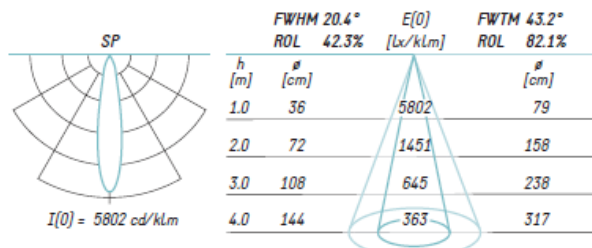

Iqona IMT 3" LED TRACK LIGHT

Light distribution with reflector