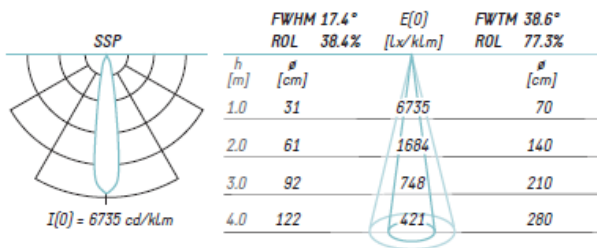

Iqona IMT 3" LED TRACK LIGHT

Light distribution with reflector