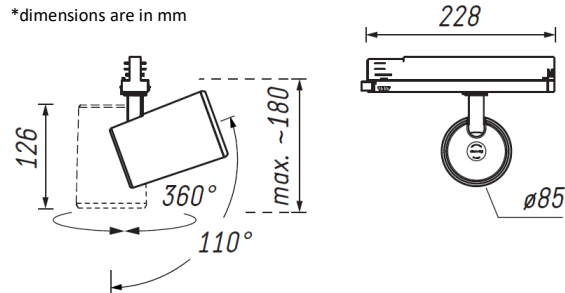

Z SWAP Tool-less interchangeable reflector assembly system
SHIP2FAST Fast delivery program

ansorg

ON LIGHT

Iqona IMT 3" LED TRACK LIGHT

IMT	DELIVERED LUMENS	LED COLOR	CRI	BEAM SPREAD	VOLTAGE	HOUSING COLOR	MOUNTING
Iqona IMT	5 500 LM (5W) 10 1000 LM (10W) 15 1500 LM (15W) 20 2000 LM (20W) *Custom lumen output on request.	27 2700 K 30 3000 K 35 3500 K 40 4000 K 50 5000 K B Bread color M Meat color F Fish color	84 nominal CRI at 3500k 90 90 CRI min. value 97 (2700k 3000K 5600K) A A Class* (3000K, 3500K, 4000K)	SP 17° (reflector) SSP 20° (reflector) MFL 22° (reflector) FL 37° (reflector) WFL 54° (reflector) VWFL 66° (reflector) SPL 13° (lens) FLL 27° (lens)	1 120V	WH RAL 9016 white BK RAL 9005 black SL RAL 9006 silver • Custom color	3C 3 circuits GLOBAL® or on Stucchi® track system.

DIMENSIONS

*dimensions are in mm

Weight trim: 1.5 lb (0.8 kg) **Diameter:** 3-11/32" (85mm)
Max height: 7" (180mm)

ON LIGHT CHEAT SHEET :

- Nominal Efficacy : up to 131 lm/W
- 3-Step MacAdam ellipse color consistency for clean and uniform lighting.
- Lumen maintenance L80/B10 :50 000h ta 25°C
- 5-year warranty on LED light engine, driver and all lighting fixture components.
- Failure rate C0/B10 : 50 000h ta 25°C
- Max settable driver output : 120W (500lm-2000lm). Intrack driver class2.
- Tool-less interchangeable reflector and accessories assembly system.
- Number per circuit breaker 20A : 50
- ETL certified to US and Canadian safety standards.
- Mini. R9 value for 80 CRI CRI is 0. the min. R9 values for 90 LED is 50. the min. R9 value for 97 CRI LED is 93. For Décor series LED, Typical R9 value is 98 to enhance RED's and an R15 value of 97
- Luminaires are assembled in Canada, Beloeil.