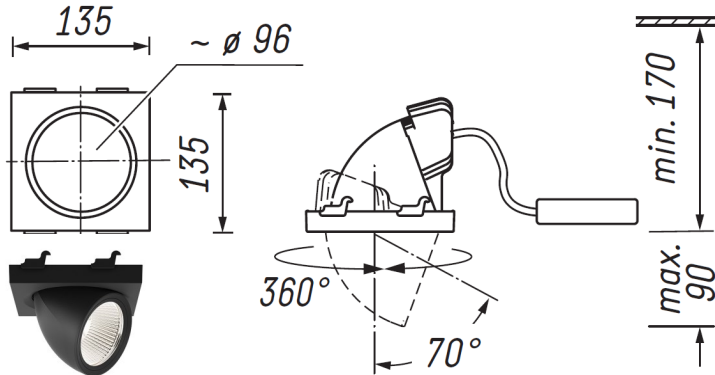

DIMENSIONS

*dimension are in mm

ON LIGHT CHEAT SHEET :

- Nominal Efficacy : up to 194 lm/W
- 3-Step MacAdam ellipse color consistency for clean and uniform lighting.
- Failure rate C0/B10 : 50 000h to 25°C Lumen maintenance L80/B10 : 50 000h to 25°C
- Luminaire can be refurbished with newest available LED & driver, new 5 year warranty.
- Input class 2: 120V. Max settable intrack driver output :25W / 0.25A
- Lumen maintenance for LED's tested by LED chip manufacturer in accordance with IESNA LM80-08.
- 5-year warranty on LED light engine, driver and all lighting fixture components. 15 year Lifetime.
- Tool-less interchangeable reflector and accessories assembly system. Pure aluminum reflector.
- Installation for dry location only : IP20
- Retrofit installation
- ETL certified to US and Canadian safety standards.
- Assembled in Beloeil, QC, Canada

Weight trim: 2.2 lb (1.0 kg)

Height in ceiling :5-5/8" min clearance

Weight driver: 1.2 lb (0.6kg)

Ceiling opening: 5-1/8" (135mm)

DELIVERED LUMEN Nominal value at 3500K & 84 CRI															
CCT OPTION	2700K	2700K	2700K	3000K	3000K	3000K	3500K	3500K	3500K	4000K	4000K	4000K	Bread	Meat	Fish
CRI OPTION	80	90	97	80/A	90	97	84	90	A/80	84	90	A/80	80	80	80
MULTIPLIER	.93	.77	.67	.96	.80	.71	1	.83	.78	1.0	0.86	.83	.86	.53	1

Last update 11/24/2022

Due to continuous improvements, the information herein may be changed without notice